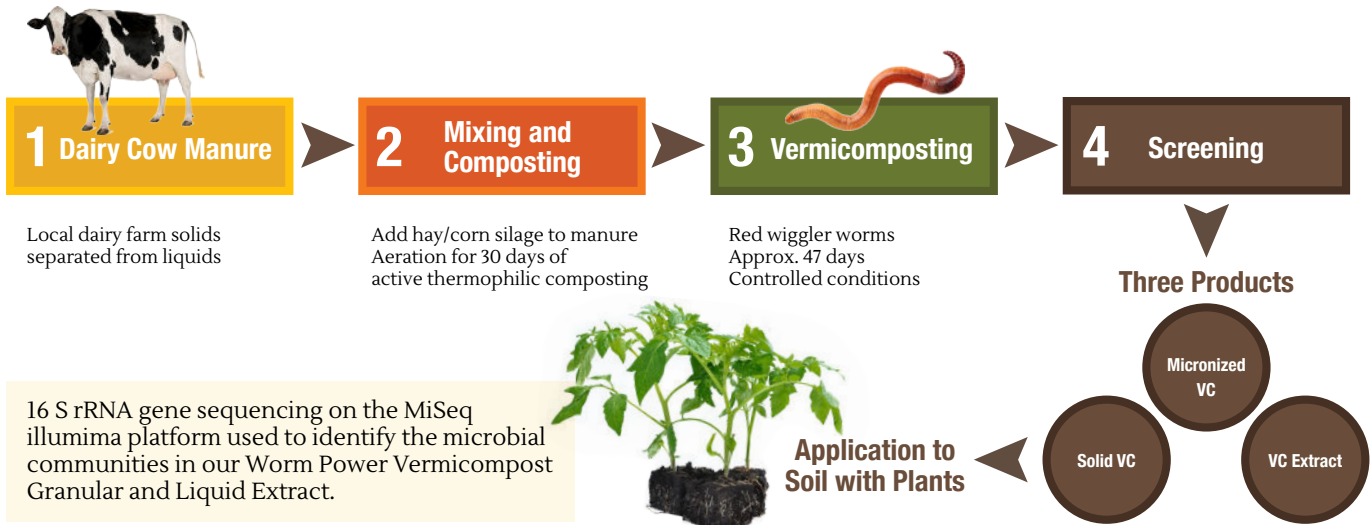

#### Measured Plant Reactions:

- Produce up to 50% more disease fighting compounds than plants treated without Worm Power
- Increase root area by over 2.3 times and root mass 1.9 times by leveraging mycorrhiza found in the soil
- Tighter internodes for a more compact, sturdy plant
- Increases yield

## Application Rates

Worm Power Vermicompost Granular can be safely applied to all crops.

Preplant: Work 30 lbs per 1,000 sq feet in top 6 inches of soil

Established Planting: Top dress 1/8" deep every 4-6 weeks extending to the drip line of the plant canopy

WormPower builds better roots- and a healthier foundation

## Worm Power Production Process