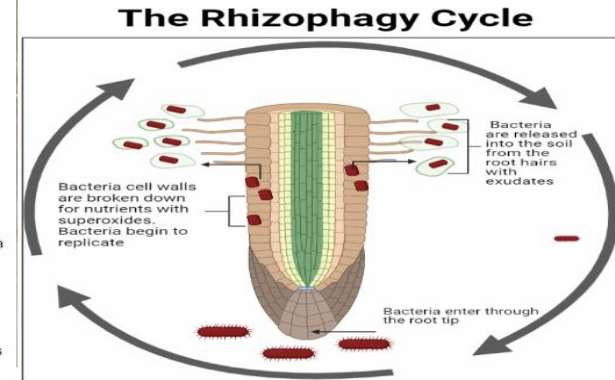

MICROBES ABSORBED & RELEASE NUTRIENTS