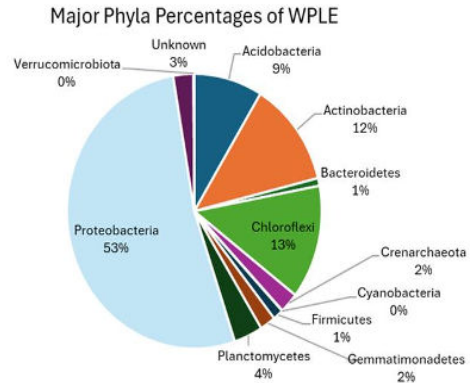

Worm Power Microbes: