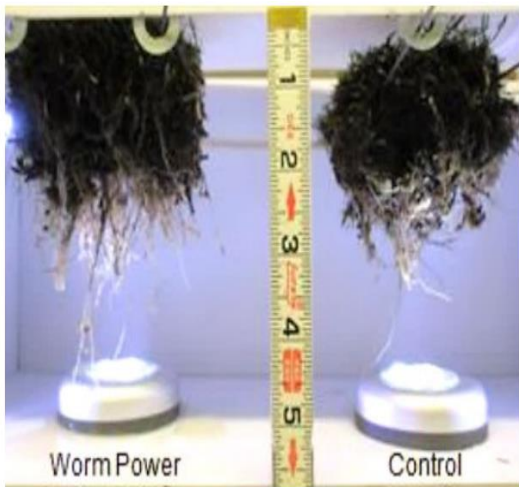

ROOTS RESPOND & GROW LONGER

RESULT: HEALTHIER PLANTS/HIGH YIELD

FRUIT YIELD INCREASE PER CROP:
Strawberries up 28%
Cannabis up 37%
Tomatoes up 13%

WORM POWER

ROI THAT CAN BE MEASURED IN DOLLARS

WORM POWER
The engine of nature.

Strawberries WormFACTS

MAXIMIZE YOUR ROI WITH WORM POWER
Healthy soils and biomes are key to profitable harvests

OVERVIEW

- With increased costs of fertilizer programs and concerns about soil health, sustainable options are needed for improving production systems.
- Worm Power has harnessed the power of the earthworms, and our vermocomposting process optimizes the conversion of feedstock into a valuable liquid extract delivering consistent quality and results.
- Worm Power Liquid Extract increases the uptake of macro and micro nutrients from both conventional and organic sources driving increased yields.

Graph: Yield (gms) vs Pick Days

Legend: Grover Standard (green), Grover Standard + WPLE (orange)

OBJECTIVE
Evaluate strawberry yield response to Worm Power Liquid Extract

TRIAL DETAILS
Field trial conducted by third-party, independent researcher in California

SUMMARY

- Yield increase in trays / acre of 27.6% with Worm Power Liquid Extract compared to grower standard
- Average weight per marketable fruit increased by 4.7 grams compared to grower standard
- Additional net profit of $2,033.20 per acre compared grower standard

27.6% INCREASE in Trays/Acre Compared to No WPLE Application

4.7 gram INCREASE in Average Weight of Marketable Fruit

2.2 to 1 ROI $2,033.20 Additional Net Profit / Acre*

Worm Power, 1001 Jenks Road, Avon, New York 14414 | info@wormpower.net | 1-855-260-9676

Worm Power LLC, 1691 Jenks Road, Avon, New York 14414
info@wormpower.net - 855-260-9676